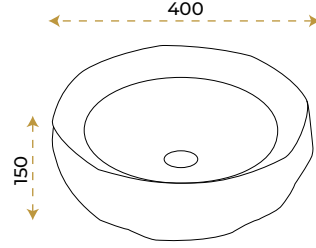

5 YIL
GARANTİ

BLUE HYGIENE
TECHNOLOGY

AntiBacterial

Nora Mat Black

1689MB

5 YIL GARANTİ

BLUE HYGENE TECHNOLOGY

AntiBacterial