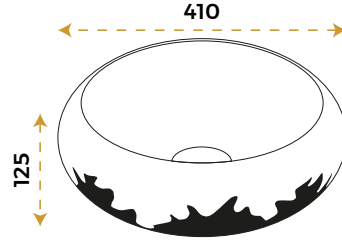

Zeno Black Gold

1054GB

5 YIL GARANTİ

BLUE HYGENE TECHNOLOGY

AntiBacterial

*Görselde kullanılan batarya ve aksesuarlar fiyata dahil değildir.