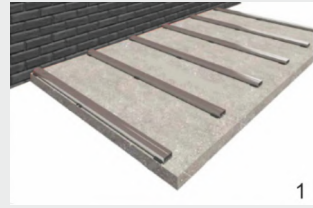

Colors

Renkler

Anthracite
Antrasit

Nut Coffee
Fındık Kahve

Cream
Krem

Grey
Gri

WPC Deck Installation

WPC Deck Uygulama