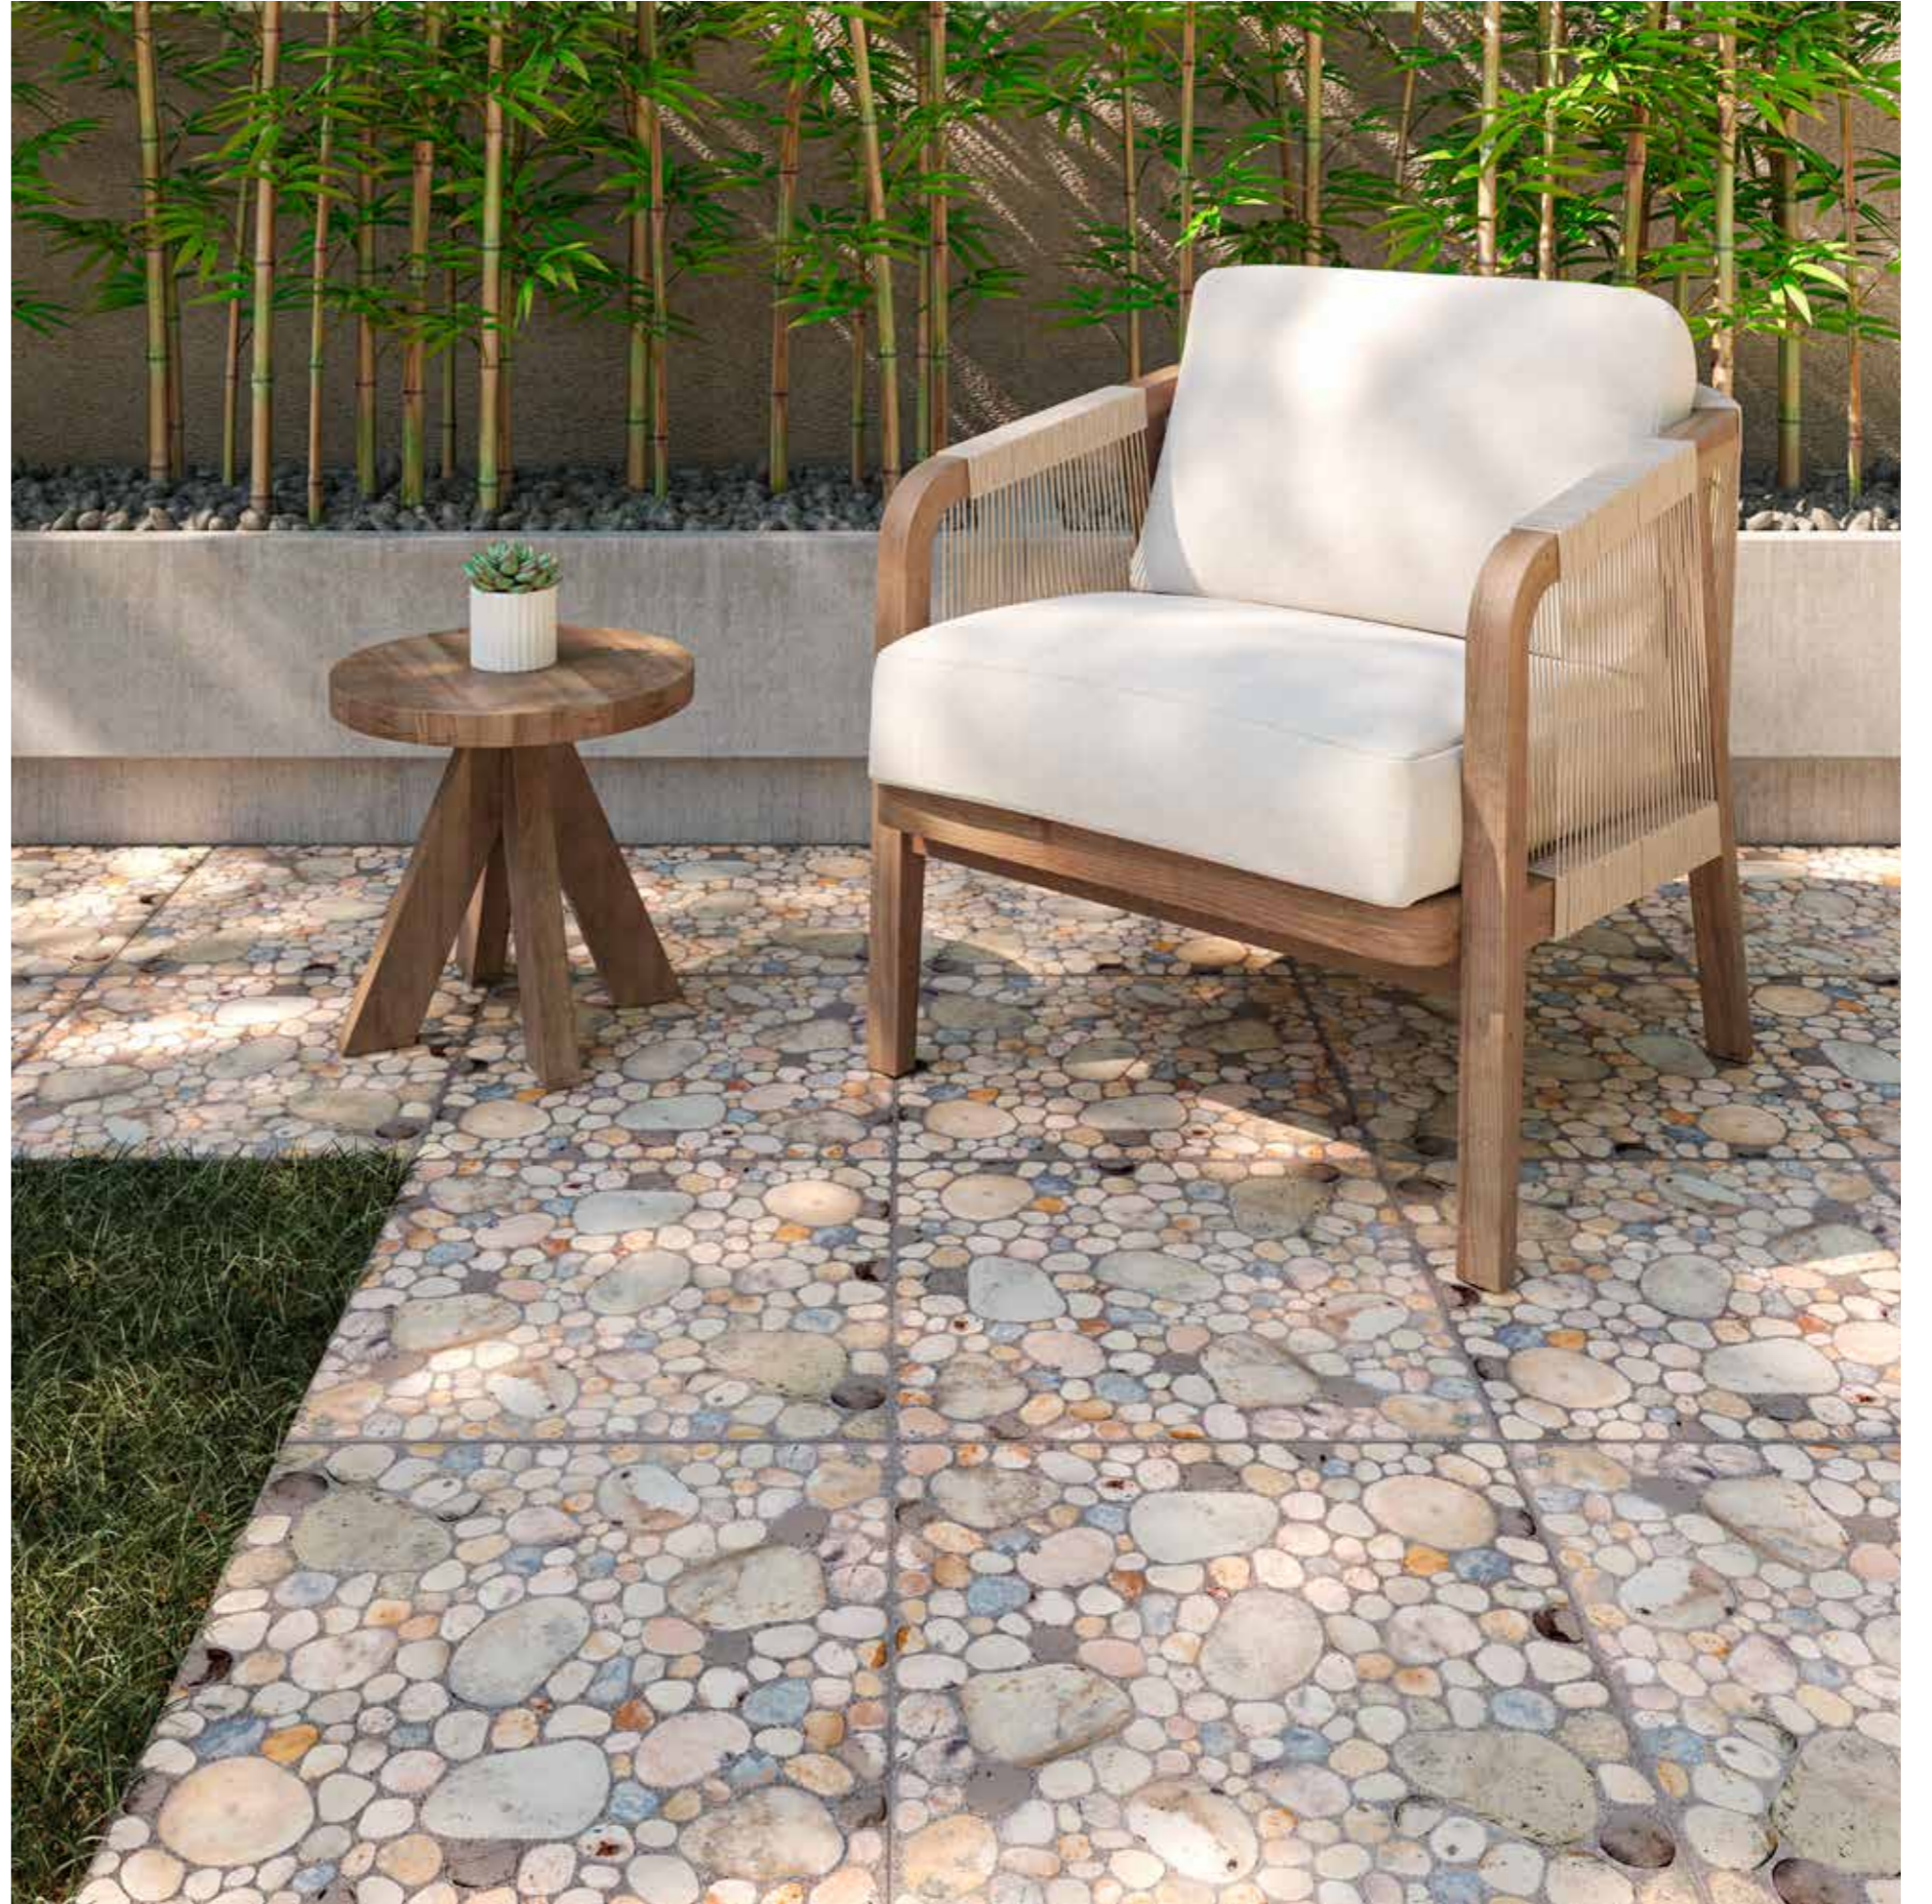

Grava YENI NEW

Yaşam alanlarında samimi bir atmosfer yakalamak isteyenler için renkli ve hareketli bir tasarım sunan Grava, çakıl taşlarının cazibesi ile şık kombinasyonlar yaratıyor. Sıcak ve soğuk renk tonlarını bir arada barındıran seri, 45x45 cm ebatlarında kum rengi yüzeyleri ile dikkat çekiyor. Mat ve kaymaz dokusuyla kullanıldığı mekanlarda odak noktası olan Grava, karakteristik dekorasyonlar için ilham verici bir nitelikte.

Grava creates stylish combinations with the charm of pebbles thus offering a colorful and lively design for those who seek to achieve an intimate atmosphere in their living spaces. The series that combines warm and cold color tones together, draws attention with its 45x45 cm sand-colored surfaces. Grava, becomes the focal point in the spaces with its matte and non-slip texture and it is inspiring for characteristic decorations.

Grava bietet ein farbenfrohes und lebendiges Design für diejenigen, die eine intime Atmosphäre in ihren Wohnräumen möchten, und schafft stilvolle Kombinationen mit dem Charme von Kieselsteinen. Die Serie kombiniert warme und kalte Farbtöne und zieht mit ihren sandfarbenen Oberflächen im Format 45x45 cm die Aufmerksamkeit auf sich. Grava, der mit seiner matten und rutschfesten Textur im Mittelpunkt des Einsatzbereichs steht, inspiriert zu charakteristischen Dekorationen.