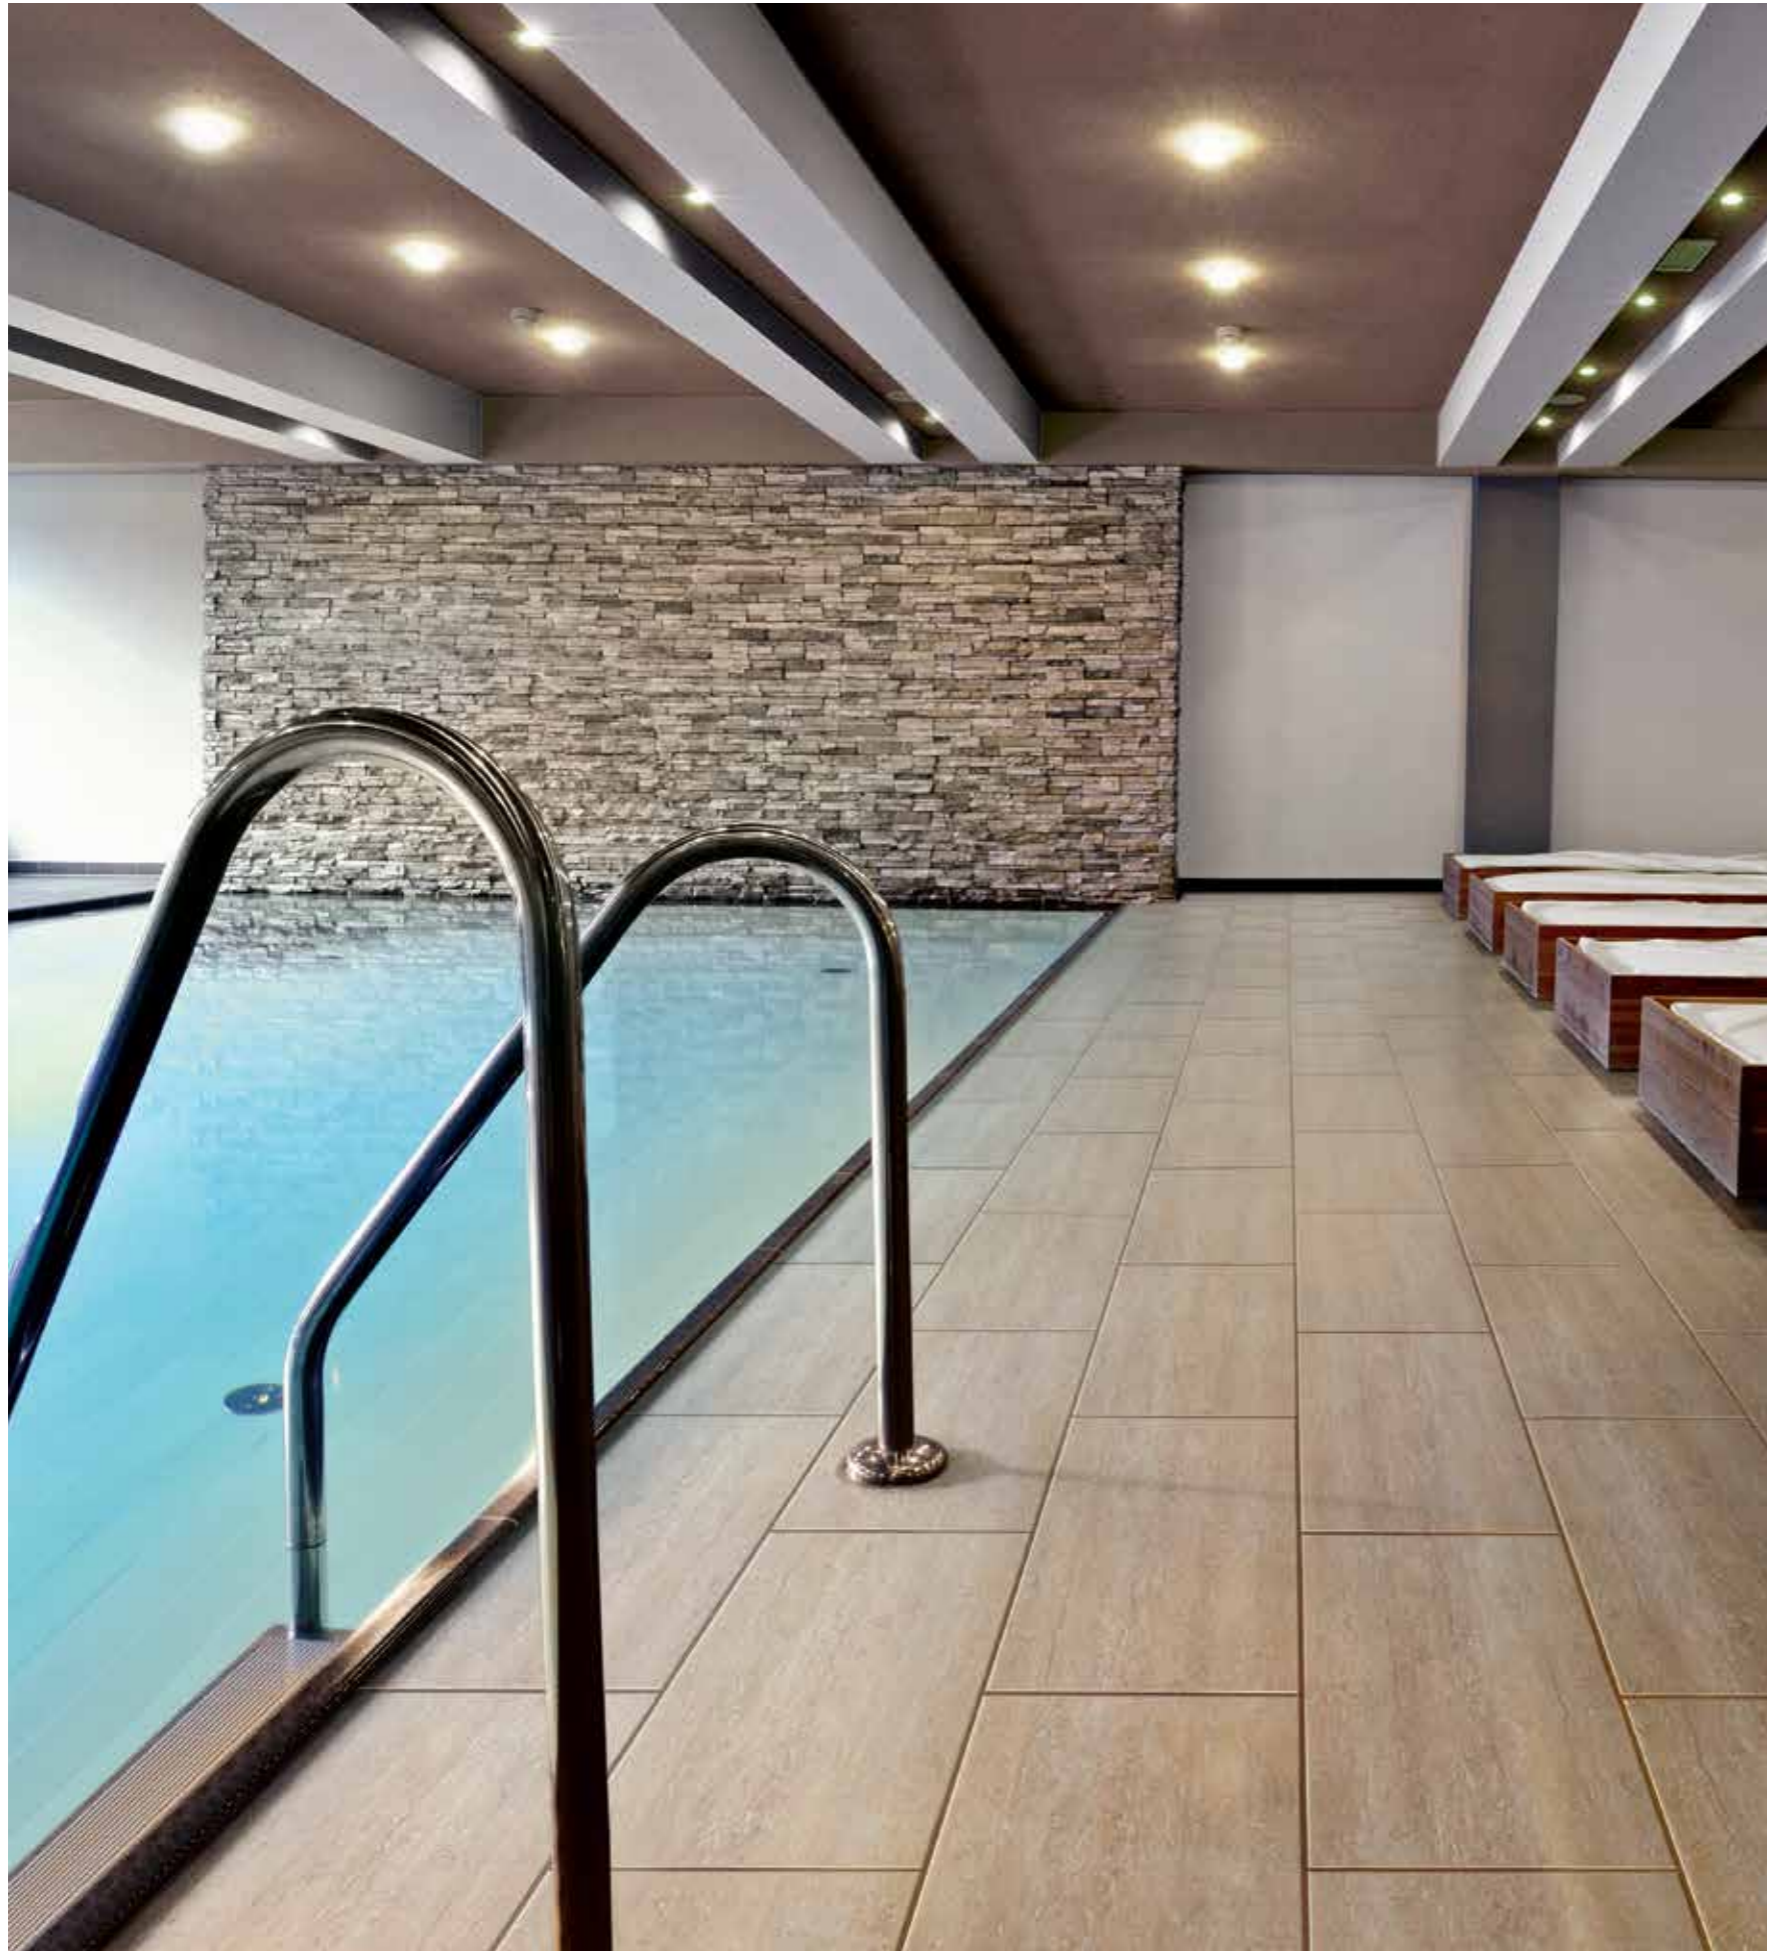

Natura

Travertenin çekici dokusu ile seramiği buluşturan Natura serisi; kemik, bej ve noce renk seçenekleriyle mekanlara huzur veriyor. Natura, dış mekan ve havuz kenarları için sunulan kaymayı engelleyen yapısıyla evinizde ve bahçenizde daima arzu ettiğiniz doğallığı ve estetiği buluşturuyor.

The attractive texture of travertine brings peace to spaces with bone, beige and noce colour options. With its anti-slip construction offered for outdoor and poolside uses, this collection combines the naturalness and beauty that you always desired for your home and garden.

Die attraktive textur aus travertin bringt frieden in den räumen mit den knochen, beige und noce farboptionen. Mit seiner rutschfesten konstruktion, für den außen- und poolanwendungen angeboten werden, kombiniert diese kollektion die natürllichkeit und schönheit, die sie für ihr haus und garten immer gewünscht haben.

La texture attrayante du marbre de la série Natura, apporte la paix à des espaces avec des choix de couleurs os, beige et noce. Avec sa construction antidérapant fournie pour des usages extérieurs et piscine, cette collection combine le naturel et la beauté que vous avez toujours souhaité pour votre maison et votre jardin.

Noce
Noce
Noce
Noce
Noce Antislip
Noce Anti-slip
Noce Antislip
Antidérapant Noce
30x60cm / 12"x24"

Kemik
Bone
Knochen
Os
Kemik Antislip
Bone Anti-slip
Knochen Antislip
Antidérapant Os
30x60cm / 12"x24"